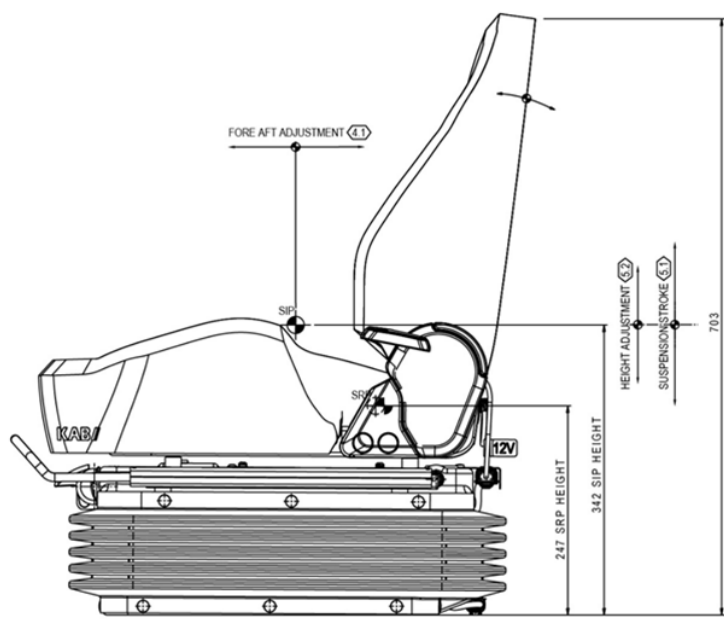

SCIOX Base Seat

DIMENSIONS

CONTACT YOUR NEAREST KAB SEATING DISTRIBUTOR FOR MORE INFORMATION

KAB Seating Ltd

Round Spinney
Northampton
NN3 8RS

T +44 (0) 1604 790500
F +44 (0) 1604 790155
E infouk@cvgrp.com