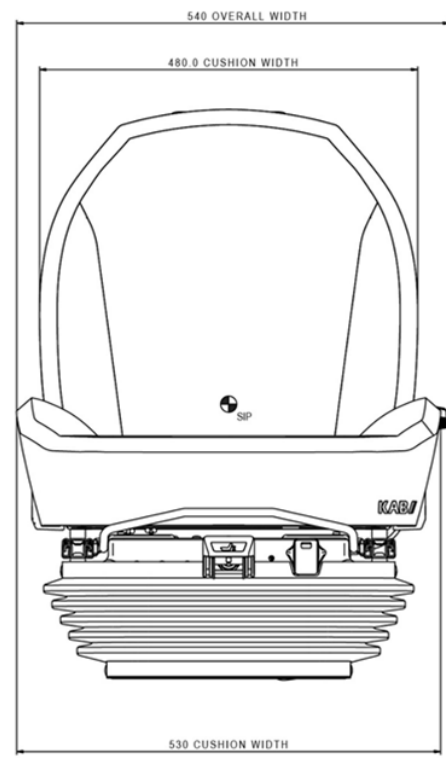

SCIOX Base Seat

DIMENSIONS

CONTACT YOUR NEAREST KAB SEATING DISTRIBUTOR FOR MORE INFORMATION

KAB Seating Ltd

Round Spinney
Northampton
NN3 8RS

T +44 (0) 1604 790500
F +44 (0) 1604 790155
E infouk@cvgrp.com