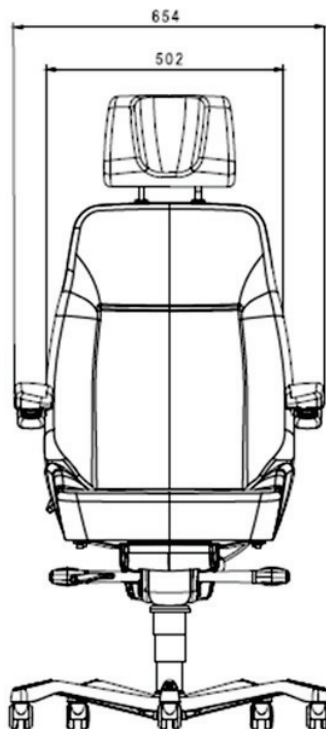

**CONTACT YOUR NEAREST KAB SEATING DISTRIBUTOR
FOR MORE INFORMATION**

KAB Seating Ltd

Round Spinney
Northampton
NN3 8RS

T +44 (0) 1604 790500
F +44 (0) 1604 790155
E infouk@cvgrp.com