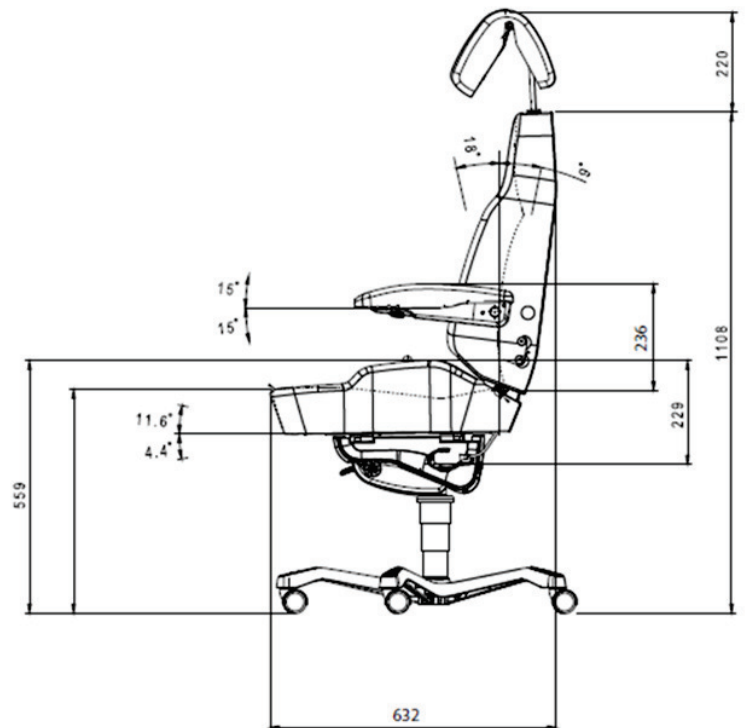

**CONTACT YOUR NEAREST KAB SEATING DISTRIBUTOR
FOR MORE INFORMATION**

KAB Seating Ltd

Round Spinney
Northampton
NN3 8RS

T +44 (0) 1604 790500
F +44 (0) 1604 790155
E infouk@cvgrp.com