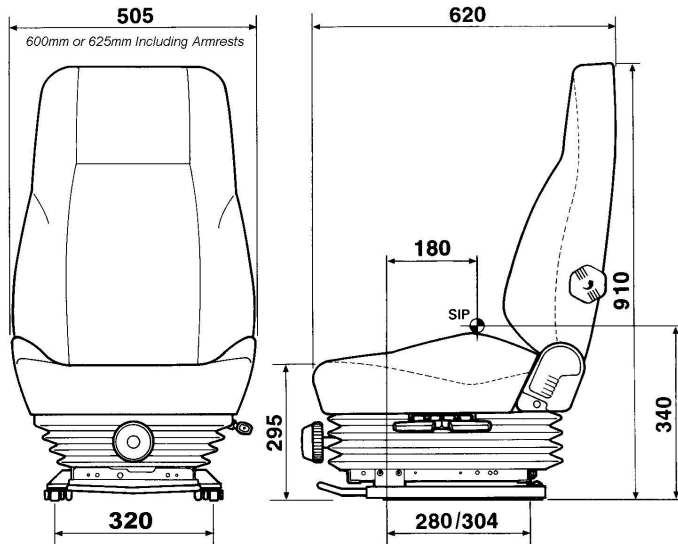

KAB 414

SPECIFICATION SHEET

CAPITALseating

Standard Features:

- 75mm vertical suspension stroke
- Manual adjustment for driver weight from 50-120Kg
- 60mm seat height and tilt adjustment
- Backrest angle adjustment
- Fore and aft adjustment – 160mm
- Lumbar support
- Charcoal fabric seat covers
- Suspension lockout
- Suspension cover

Options:

- 100mm vertical suspension stroke
- Adjustable pivoting armrests - various widths available
- Static or retractable lap belt
- Fore and aft isolator
- Headrest
- Front controls
- Brackets to alter slide rail mounting centres to 216/255/280/305mm
- Range of high quality fabric or PVC trims

Specification based on part no. 159309 – standard features and options on other models of the 414 may vary.

Unit 1, Forward Park, Sheene Road, Leicester,
LE4 1BF, United Kingdom
Tel: +44 (0)116 216 9910
Web: www.capitalseating.co.uk
Email: sales@capitalseating.co.uk