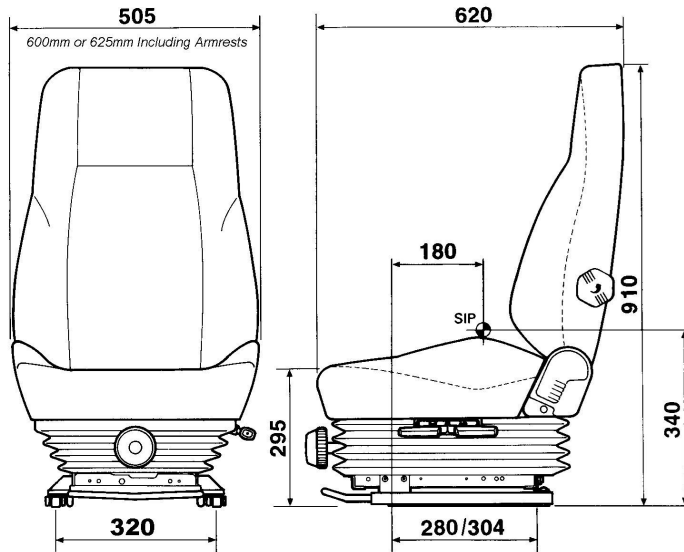

## SPECIFICATION SHEET

**CAPITAL**seating

### Standard Features:

- 75mm vertical suspension stroke
- Manual adjustment for driver weight from 50-120Kg
- 60mm seat height and tilt adjustment
- Backrest angle adjustment
- Fore and aft adjustment – 160mm
- Integrated 3-point seat belt
- Lumbar support
- Charcoal fabric seat covers
- Suspension lockout
- Suspension cover

### Options:

- Adjustable pivoting armrests - various widths available
- Static or retractable lap belt
- Fore and aft isolator
- Headrest
- Brackets to alter slide rail mounting centres to 216/255/280/305mm
- Range of high quality fabric or PVC trims