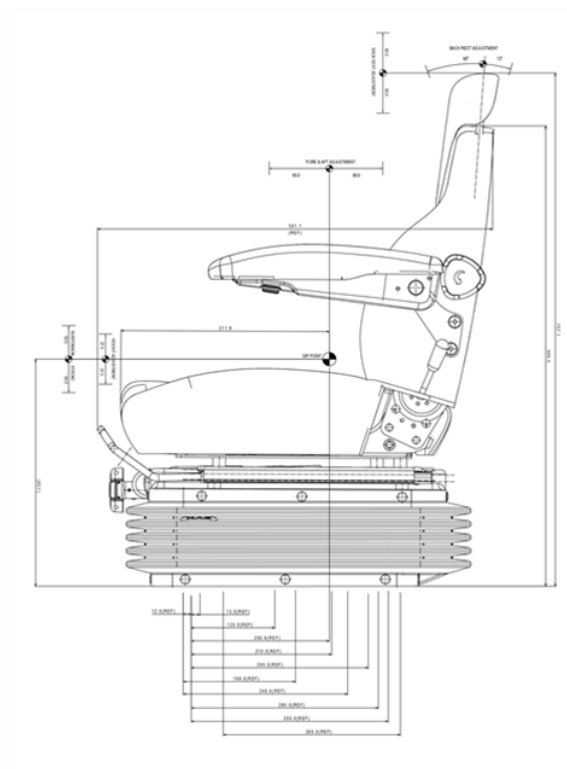

81E6 Seat

DIMENSIONS

CONTACT YOUR NEAREST KAB SEATING DISTRIBUTOR
FOR MORE INFORMATION

KAB Seating Ltd

Round Spinney
Northampton
NN3 8RS

T +44 (0) 1604 790500
F +44 (0) 1604 790155
E infouk@cvgrp.com