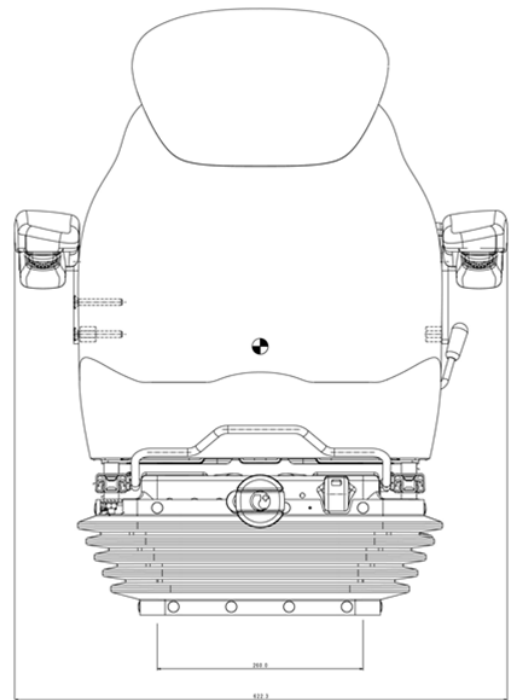

81E6 Seat

DIMENSIONS

CONTACT YOUR NEAREST KAB SEATING DISTRIBUTOR
FOR MORE INFORMATION

KAB Seating Ltd

Round Spinney
Northampton
NN3 8RS

T +44 (0) 1604 790500
F +44 (0) 1604 790155
E infouk@cvgrp.com