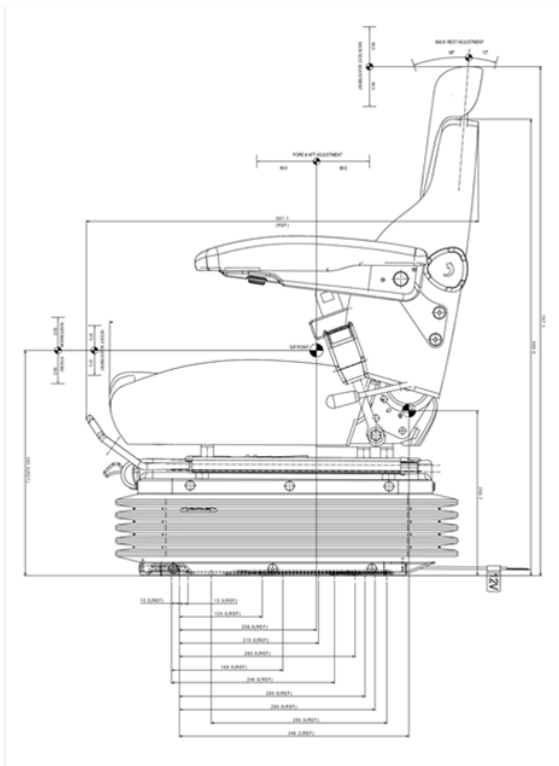

Suitable for Agriculture

Suitable for Construction

SPECIFICATION

Range	800 Series	Model	85E6	Backrest Height	Low
Seat Cushion Depth and Tilt	Fixed	Trim Type	Fabric	Trim Colour	Black
Seat Belt	Yes	Seat Belt Type	2pt	Headrest	Yes
Rest Type	Backrest Extension	Armrest	Yes	Lumbar	Yes
Lumbar Type	Mechanical	Suspension Type	Air	Swivel	Yes
Seat Voltage	12V	Damper	Standard	F/A Adjustment	Yes
Air System	Compressor	Control Position	L/H	Floor Mounting Centres - Lateral	260
Floor Mounting Centres - Fore/Aft	280				

CONTACT YOUR NEAREST KAB SEATING DISTRIBUTOR FOR MORE INFORMATION

KAB//Seating

85E6 Black fabric

DIMENSIONS

CONTACT YOUR NEAREST KAB SEATING DISTRIBUTOR FOR MORE INFORMATION

KAB Seating Ltd

Round Spinney
Northampton
NN3 8RS