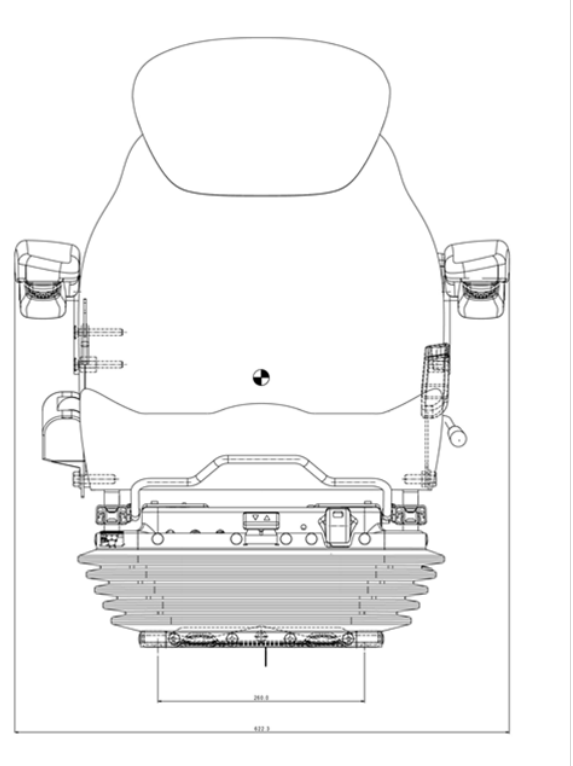

KAB//Seating

85E6 Black fabric

OVERVIEW

The popular 85/E6 air suspension seat trimmed in black Storm fabric offers top value for money for vehicle users. It offers a selection of mid-range features as standard, including mechanical lumbar and backrest extension, to offer an improved level of comfort for the vehicle operator, at an affordable price.

Suitable for Agriculture

Suitable for Construction

SPECIFICATION

Range	800 Series	Model	85E6	Backrest Height	Low
Seat Cushion Depth and Tilt	Fixed	Trim Type	Fabric	Trim Colour	Black
Seat Belt	Yes	Seat Belt Type	2pt	Headrest	Yes
Rest Type	Backrest Extension	Armrest	Yes	Lumbar	Yes
Lumbar Type	Mechanical	Suspension Type	Air	Swivel	Yes
Seat Voltage	12V	Damper	Standard	F/A Adjustment	Yes
Air System	Compressor	Control Position	L/H	Floor Mounting Centres - Lateral	260
Floor Mounting Centres - Fore/Aft	280				

CONTACT YOUR NEAREST KAB SEATING DISTRIBUTOR FOR MORE INFORMATION

KAB//Seating

85E6 Black fabric

DIMENSIONS

CONTACT YOUR NEAREST KAB SEATING DISTRIBUTOR FOR MORE INFORMATION

KAB Seating Ltd

Round Spinney
Northampton
NN3 8RS