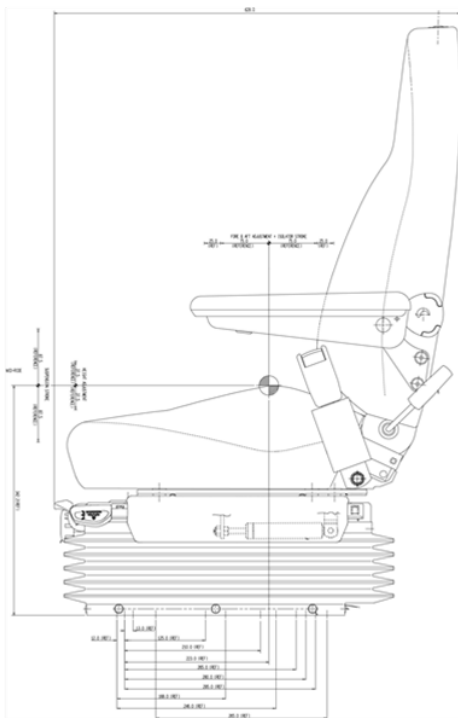

854 Seat

DIMENSIONS

CONTACT YOUR NEAREST KAB SEATING DISTRIBUTOR
FOR MORE INFORMATION

KAB Seating Ltd

Round Spinney
Northampton
NN3 8RS

T +44 (0) 1604 790500
F +44 (0) 1604 790155
E info@kabseating.com