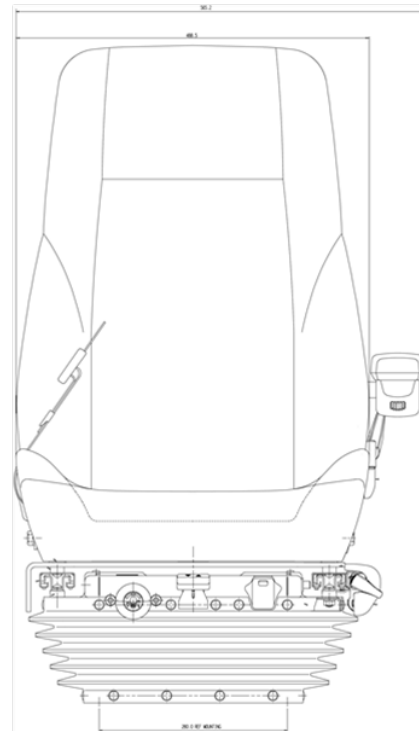

854 Seat

DIMENSIONS

CONTACT YOUR NEAREST KAB SEATING DISTRIBUTOR
FOR MORE INFORMATION

KAB Seating Ltd

Round Spinney
Northampton
NN3 8RS

T +44 (0) 1604 790500
F +44 (0) 1604 790155
E info@kabseating.com