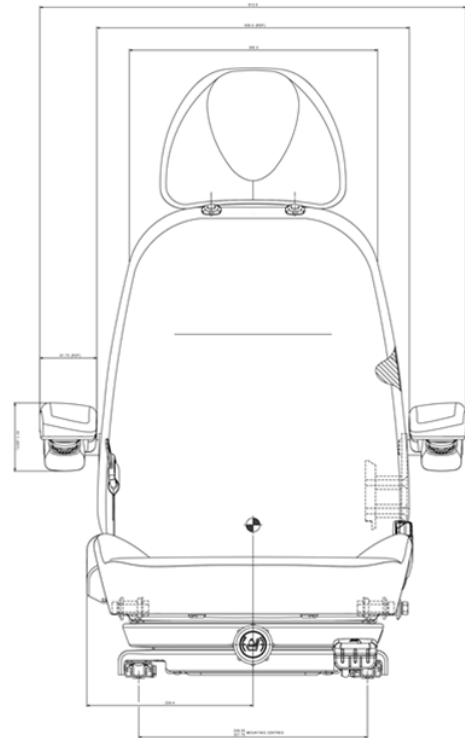

KAB//Seating

Sentinel Base 91/M Seat With 80mm Stroke

OVERVIEW

This Sentinel Base 91/M with mechanical suspension seat is a low back compact suspension seat. The seat is equipped with an Occupancy Presence Sensor as an enhanced safety feature. Available in Black PVC trim, the Sentinel Base is suitable for use in Dumpers and Wheeled loaders. It is also ideal for small marine craft.

Suitable for Construction

Suitable for Materials Handling

SPECIFICATION

Range	Sentinel	Model	Sentinel Base 91/M	Backrest Height	Mid
Seat Cushion Depth and Tilt	Fixed	Trim Type	PVC	Trim Colour	Black
Lumbar	Yes	Lumbar Type	Mechanical	Suspension Type	Mechanical
Damper	Standard	F/A Adjustment	Yes	Control Position	Front
Floor Mounting Centres - Lateral	328	Floor Mounting Centres - Fore/Aft	280		

CONTACT YOUR NEAREST KAB SEATING DISTRIBUTOR FOR MORE INFORMATION

KAB//Seating

Sentinel Base 91/M Seat With 80mm Stroke

DIMENSIONS

CONTACT YOUR NEAREST KAB SEATING DISTRIBUTOR FOR MORE INFORMATION

KAB Seating Ltd