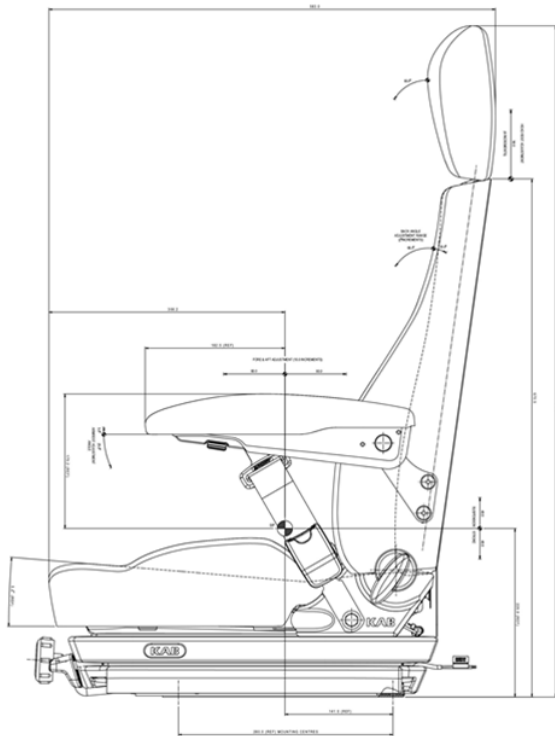

KAB//Seating

Sentinel Base 91/M Seat With 80mm Stroke

OVERVIEW

This Sentinel Base 91/M with mechanical suspension seat is a low back compact suspension seat. The seat is equipped with an Occupancy Presence Sensor as an enhanced safety feature. Available in Black PVC trim, the Sentinel Base is suitable for use in Dumpers and Wheeled loaders. It is also ideal for small marine craft.

Suitable for Construction

Suitable for Materials Handling

SPECIFICATION

Range	Sentinel	Model	Sentinel Base 91/M	Backrest Height	Mid
Seat Cushion Depth and Tilt	Fixed	Trim Type	PVC	Trim Colour	Black
Lumbar	Yes	Lumbar Type	Mechanical	Suspension Type	Mechanical
Damper	Standard	F/A Adjustment	Yes	Control Position	Front
Floor Mounting Centres - Lateral	328	Floor Mounting Centres - Fore/Aft	280		

CONTACT YOUR NEAREST KAB SEATING DISTRIBUTOR FOR MORE INFORMATION

KAB//Seating

Sentinel Base 91/M Seat With 80mm Stroke

DIMENSIONS

CONTACT YOUR NEAREST KAB SEATING DISTRIBUTOR FOR MORE INFORMATION

KAB Seating Ltd