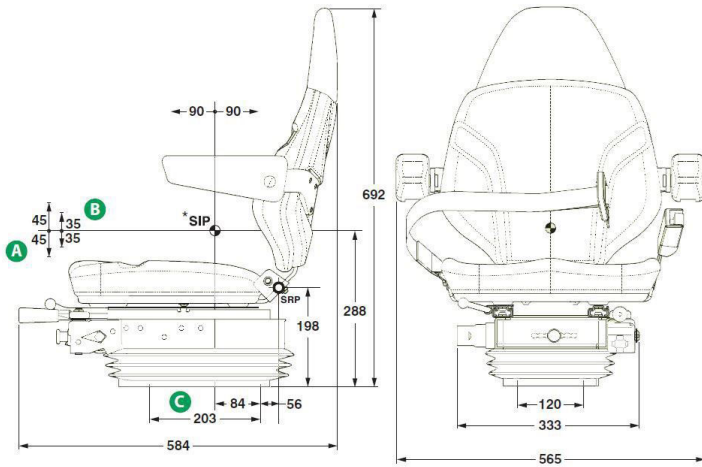

KAB XH2/P6

SPECIFICATION SHEET

CAPITALseating

Standard Features:

- Mechanical suspension
- Waterproof seat pan
- 90-160mm vertical suspension stroke
- 70mm integral height adjustment
- 50-120kg weight adjustment
- Slide rail adjustment
- EEC type approved classes I/II/III
- Black vinyl

Options:

- Seat belt
- Backrest extension
- 180 degree turntable

Unit 1, Forward Park, Sheene Road, Leicester,
LE4 1BF, United Kingdom
Tel: +44 (0)116 216 9910
Web: www.capitalseating.co.uk
Email: sales@capitalseating.co.uk