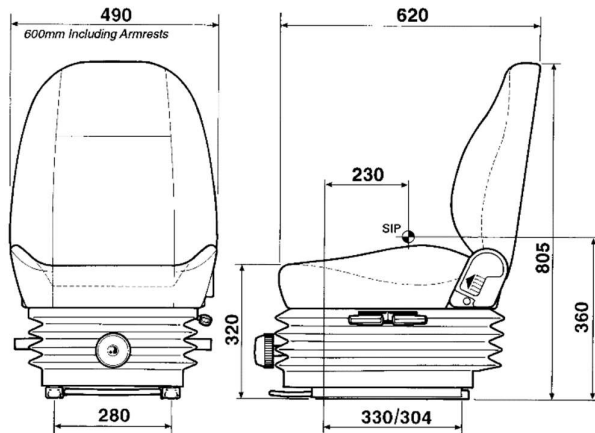

**CAPITAL**seating

### Standard Features:

- Dual-spring mechanical suspension
- 100mm vertical suspension stroke
- Manual adjustment for driver weight from 80-150Kg
- 60mm seat height and tilt adjustment
- Fore and aft adjustment – 200mm
- Backrest angle adjustment
- Lumbar support
- Black/Grey fabric trim

Specification based on part no. 177887 – standard features and options on other models of the 525 may vary.

Unit 1, Forward Park, Sheene Road, Leicester,  
LE4 1BF, United Kingdom  
Tel: +44 (0)116 216 9910  
Web: [www.capitalseating.co.uk](http://www.capitalseating.co.uk)  
Email: [sales@capitalseating.co.uk](mailto:sales@capitalseating.co.uk)